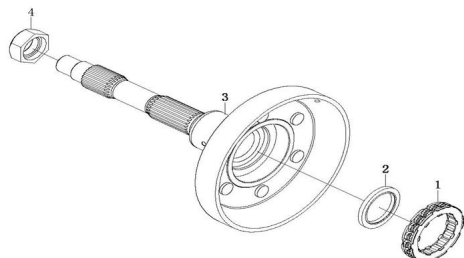

CONJUNTO CUBIERTA DE EMBRAGUE

Rating: Not Rated Yet

Price:

Variant price modifier:

Base price with tax:

Price with discount:

Salesprice with discount:

Sales price:

Sales price without tax:

Discount:

Tax amount:

[Ask a question about this product](#)

Description	Ref.	Título	Código
	1	ACOPLE DE EJE CO NDUCTOR	
	2	SELLO DE ACEITE 46 X37.5X5.5 DE EXTREMO	
	3	CUBIERTA DE EMBRA GUE-2	
	4	TUERCA DE EJE PRINCIPAL	