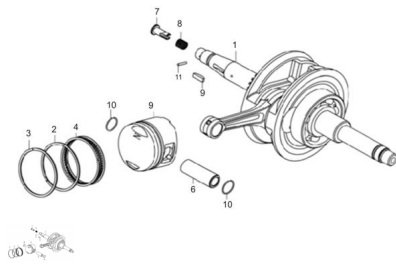

CONJUNTO CIGÜEÑAL Y PISTON

Rating: Not Rated Yet

Price:

Variant price modifier:

Base price with tax:

Price with discount:

Salesprice with discount:

Sales price:

Sales price without tax:

Discount:

Tax amount:

[Ask a question about this product](#)

Description

	Ref.	Título	Código
1		ARBOL DE LEVAS	73-41000
2		ARO PISTON 2	73-40004
3		ARO PISTON 1	73-40005
4		RASCADOR	73-42000
5		PISTON	73-40001
6		PERNO PISTON	73-40002
7		JUNTA PASO ACEITE	73-40011-1
8		RESORTE (ARBOL DE LEVAS)	73-40010-1
9		LLAVE CIRCULAR	73-40006
10		ANILLO SEEGER (PERNO PISTON)	73-40003
11		PASADOR 2X11.5	73-40009