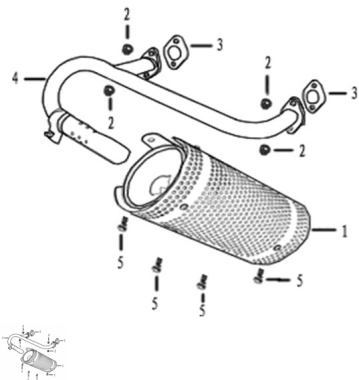

CONJUNTO CAÑO DE ESCAPE

Rating: Not Rated Yet

Price:

Variant price modifier:

Base price with tax:

Price with discount:

Salesprice with discount:

Sales price:

Sales price without tax:

Discount:

Tax amount:

[Ask a question about this product](#)

Description	Ref.	Título	Código
	1		G8-18100
	2	TUERCA M8 DE CAÑO DE ESCAPE	
	3	JUNTA CAÑO DE ESCAPE	G8-12255
	4	CAÑO DE ESCAPE	G8-18111
	5	TORNILLO M6x16	