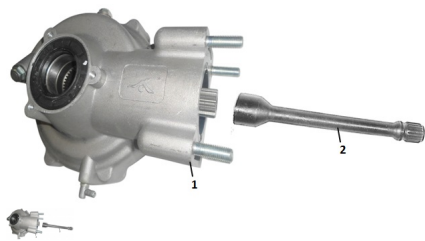

## CONJUNTO CAJA DIFERENCIAL

Rating: Not Rated Yet

**Price:**

Variant price modifier:

Base price with tax:

Price with discount:

Salesprice with discount:

Sales price:

Sales price without tax:

Discount:

Tax amount:

[Ask a question about this product](#)

Description	Ref.	Título	Código
	1		188-26049
	2	EJE DE TR	188-26020