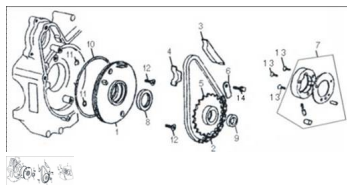

CONJUNTO CADENA DE ARRANQUE

Rating: Not Rated Yet

Price:

Variant price modifier:

Base price with tax:

Price with discount:

Salesprice with discount:

Sales price:

Sales price without tax:

Discount:

Tax amount:

[Ask a question about this product](#)

Description	Ref.	Título	Código
	1	DISCO AISLADOR	1-101191
	2	CADENA	1-109250
	3	GUIA CADENA DE	1-104232
	4		1-104230
	5	PIÑÓN EM BRAGUE	1-109290
	6	LAMINA L	1-109299
	7	C. EMBRA	1-109110