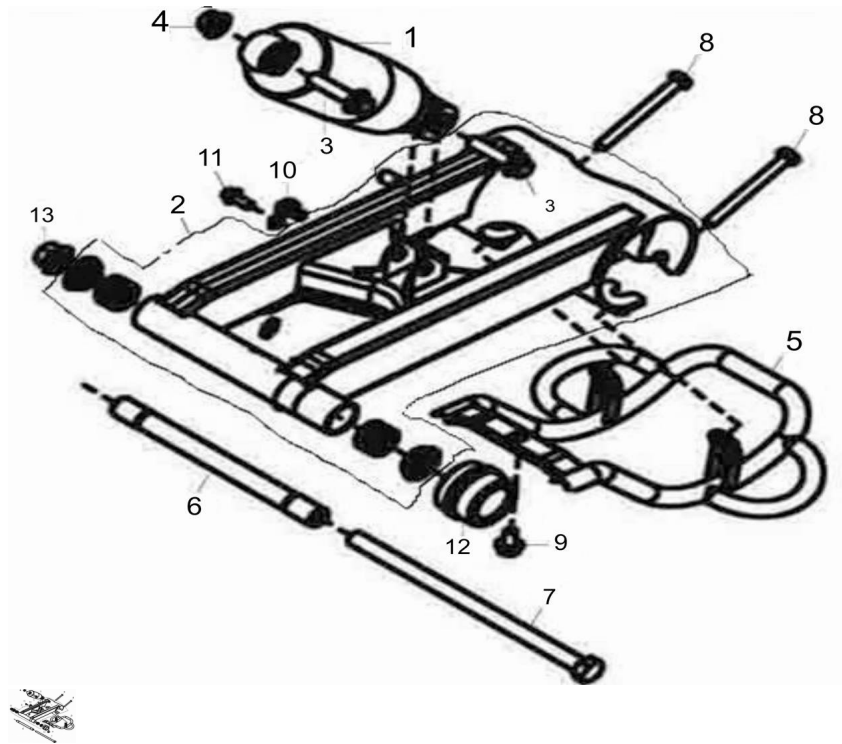

CONJUNTO AMORTIGUADOR TRASERO

Rating: Not Rated Yet

Price:

Variant price modifier:

Base price with tax:

Price with discount:

Salesprice with discount:

Sales price:

Sales price without tax:

Discount:

Tax amount:

[Ask a question about this product](#)

Description	Ref.	Título	Código
	1	C. AMORTI GUADOR TRASERO	1-506100
	2	C. BALANCIN	1-508000
	3	TORNILLO	1-SB1040