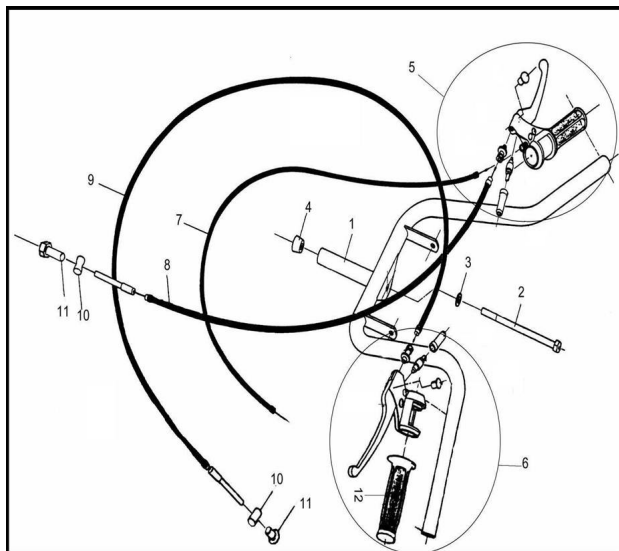

COMANDOS

Rating: Not Rated Yet

Price:

Variant price modifier:

Base price with tax:

Price with discount:

Salesprice with discount:

Sales price:

Sales price without tax:

Discount:

Tax amount:

[Ask a question about this product](#)

Description

Ref.	Título	Código
1	C. MANUBRIO NEGRO	R290601101FN
2	TORNILLO SUJECIÓN MANUBRIO M8	281102016
3	ARANDELA PLANA 24 X 8,25 X 3,17	281200015
4	Cono de bloqueo	R281102012
5	C.comando acelerador c/stop	R290603000
6	C.comando frenotrasero c/stop	R290606000
7	C.cable acelerador	R281107007