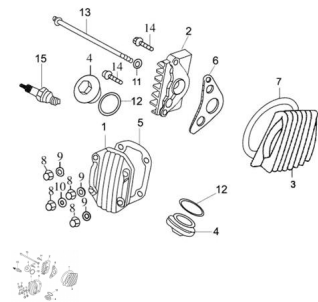

## COBERTOR TAPA DE CILINDRO

Rating: Not Rated Yet

**Price:**

Variant price modifier:

Base price with tax:

Price with discount:

Salesprice with discount:

Sales price:

Sales price without tax:

Discount:

Tax amount:

[Ask a question about this product](#)

Description	Ref.	Título	Código
	1		44-12311
	2		44-12240
	3		44-12242
	4		44-12243
	5	JUNTA CILINDRO	44-12312
	6	JUNTA DERECHA CILINDRO	44-12244
	7	JUNTA	44-12245

Ref.	Título	Código
8	TUERCA TAPAM6	44-12313
9		44-12344
10		44-12345
11		44-12248
12	O - RING	44-12246
13	TORNILLO M6 Ø 110	44-GB/T1-3
14	TORNILLO M6 Ø 20	44-GB/T1-4
15	BUJÍA (A7TC)	44-34210