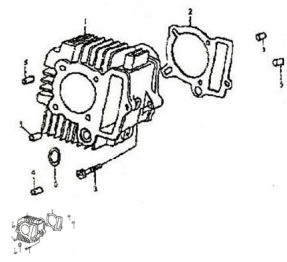

CILINDRO

Rating: Not Rated Yet

Price:

Variant price modifier:

Base price with tax:

Price with discount:

Salesprice with discount:

Sales price:

Sales price without tax:

Discount:

Tax amount:

[Ask a question about this product](#)

Description

	Ref.	Título	Código
1		CILINDRO GRIS	52-12112
1		CILINDRO NEGRO BRILLANTE	52-12112NE
1		CILINDRO NEGRO MATE	92-12112NM
2		JUNTA DE BLOQUE DE CILINDRO	52-12121
3		TORNILLO M6 X 23	52-GB/T29.1
4		CLAVIJA, AGUJERO DEL COMBUSTIBLE	52-GB/T119.1
5		ESPIGA 8 X 14	52-12218
6		SELLADOR 11.5X2.1	52-12134