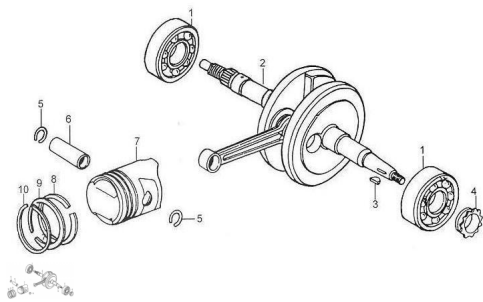

CIGÜEÑAL

Rating: Not Rated Yet

Price:

Variant price modifier:

Base price with tax:

Price with discount:

Salesprice with discount:

Sales price:

Sales price without tax:

Discount:

Tax amount:

[Ask a question about this product](#)

Description

	Ref.	Título		Código
1		RODAMIENTO 6304		89-92102-0000
2		CIGUENAL		89-1320B-HZ31
3		CHAVETA 25X4X12.5		89-91601-D002
4		RUEDA DENTADA DE AJUSTE		89-15101-G011
5		ANILLO SEGER		89-13105-D002
6		PERNO PISTÓN		89-13102-D002
7		PISTÓN		89-13101-G011
8		ARO RASCADOR		89-13120-G011
9		ARO PISTÓN SUPERIOR		89-13104-G011
10		ARO PISTÓN INFERIOR		89-13103-G011