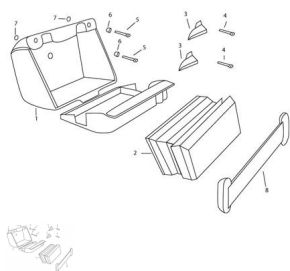

CAJA DE LA BATERIA

Rating: Not Rated Yet

Price:

Variant price modifier:

Base price with tax:

Price with discount:

Salesprice with discount:

Sales price:

Sales price without tax:

Discount:

Tax amount:

[Ask a question about this product](#)

Description

	Ref.	Título	Código
1		CAJA DE LA BATERIA ZTT 200	18-43911
2		BATERIA YTX7L-BS	0-10040
3		SOPORTE DE LA CAJA	18-43915
4		PERNO M8*16	18-GB/T19974
5		PERNO M6*16	18-GB/T5793
6		ARANDELA 6	18-GB/T96
7		TUERCA M6	18-GB/T6177.1
8		BANDA SUJETA BATERÍA	18-31920