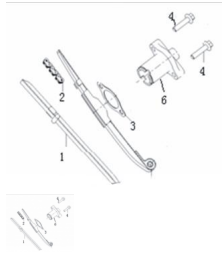

CADENA DE LEVA

Rating: Not Rated Yet

Price:

Variant price modifier:

Base price with tax:

Price with discount:

Salesprice with discount:

Sales price:

Sales price without tax:

Discount:

Tax amount:

[Ask a question about this product](#)

Description

	Ref.		Título		Código
1		GUIA			36-207200
2		CADENA			36-207236
3		PASADOR			36-14107J0-2
4		JUNTA			36-207208
5		GUIA 2			36-207225
6		TENSOR			36-3013106-7
7		TORNILLO			36-3013106-8
8		SEGURO			36-222218-3