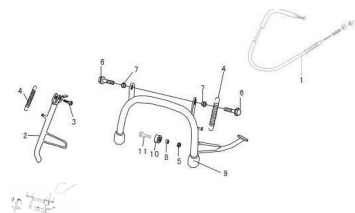

CABALLETE / SOSTEN LATERAL

Rating: Not Rated Yet

Price:

Variant price modifier:

Base price with tax:

Price with discount:

Salesprice with discount:

Sales price:

Sales price without tax:

Discount:

Tax amount:

[Ask a question about this product](#)

Description

Ref.	Título	Código
1	CABLE FRENO TRASERO	85-291370
2	SOSTEN LATERAL	85-311880
3	TORNILLO SOSTEN LATERAL	85-380020
4	RESRTE ZAPATA DE FRENO TRASERO	85-381140
5	TUERCA AUTOBLOQUEANTE M10	85-380400
6	TORNILLO C/FLANGE M8 X 40	85-380140
7	DISTANCIADOR RUEDA DELANTERA	85-380821
8	BUJE CABALLETE $\phi 7 \times \phi 9,5$	85-311990
9	C. CABALLETE	85-311970
10	BUJE CABALLETE $\phi 7 \times \phi 9,5$	85-311990
10	GOMA CABALLETE $\phi 10 \times 2$	85-311990-1
11	TORNILLO C/FLANGE M8 X 40	85-380140