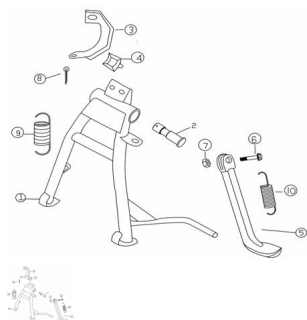

## CABALLETE

Rating: Not Rated Yet

**Price:**

Variant price modifier:

Base price with tax:

Price with discount:

Salesprice with discount:

Sales price:

### Description

|    | Ref. | Título                   | Código          |
|----|------|--------------------------|-----------------|
| 1  |      | CABALLETE                | 25-50500-FYG10C |
| 2  |      | EJE DE CABALLETE         | 25-50526-FYG-00 |
| 3  |      | SOPORTE DE CABALLETE     | 25-50523-FYG-00 |
| 4  |      | BUJE DE GOMA RECTANGULAR | 25-50524-FYG2-0 |
| 5  |      | SOSTEN LATERAL           | 25-50530-FYG10C |
| 6  |      | TORNILLO SOSTEN LATERAL  | 25-90118-FY10-0 |
| 7  |      | TUERCA M10               | 25-GB6170-86-10 |
| 8  |      | PERNO 3.2 X 24           | 25-GB91-86-3202 |
| 9  |      | RESORTE CABALLETE        | 25-95014-FYG10C |
| 10 |      | RESORTE SOSTEN LATERAL   | 25-95015-FY-000 |