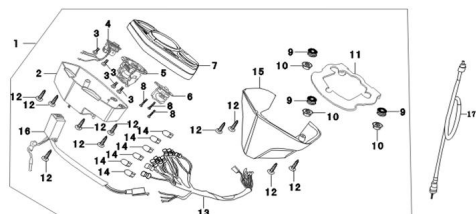

C. TABLERO INSTRUMENTAL

Rating: Not Rated Yet

Price:

Variant price modifier:

Base price with tax:

Price with discount:

Salesprice with discount:

Sales price:

Sales price without tax:

Discount:

Tax amount:

[Ask a question about this product](#)

Description	Ref.	Título	Código
	1		74-28137
	14	LAMPARA 12V 3W	74-38102
	17	CABLE DE	74-28161