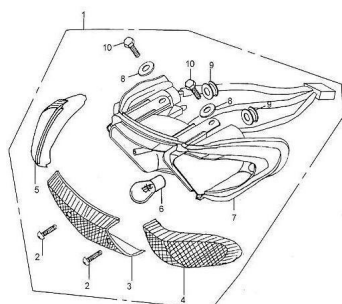

C. FAROL TRASERO

Rating: Not Rated Yet

Price:

Variant price modifier:

Base price with tax:

Price with discount:

Salesprice with discount:

Sales price:

Sales price without tax:

Discount:

Tax amount:

[Ask a question about this product](#)

Description

Ref.	Título	Código
1	FAROL TRASERO COMPLETO	89-86200-H136
2	TORNILLO ST3.5X16	89-B008450003-2
3	LENTE, LUZ TRASERA	89-86204-H136
4	LENTE, LUZ GIRO DERECHA TRASERA	89-86218-H136
5	LENTE, LUZ GIRO IZQUIERDA TRASERA	89-86217-H136
6	LAMPARA 12V/21W/5W	89-86260-H136
7	OPTICA LUZ TRASERA	89-86206-H136
8	ARANDELA 6	89-B000970106-1
9	BUJE DE GOMA	89-86213-H136
10	TORNILLO M6X20	89-B1667400-8