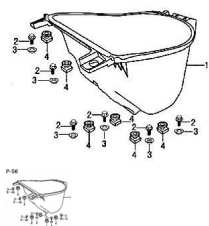

BAUL BAJO ASIENTO

P-56

Rating: Not Rated Yet

Price:

Variant price modifier:

Base price with tax:

Price with discount:

Salesprice with discount:

Sales price:

Sales price without tax:

Discount:

Tax amount:

[Ask a question about this product](#)

Description

	Ref.	Título		Código
1		BAUL PORTA CASCO		52-82315
2		TORNILLO M6X35		52-GB/T16674-29
3		BUJE		52-96103-1
4		JUNTA PLASTICA BAUL PORTA CASCO		52-82345