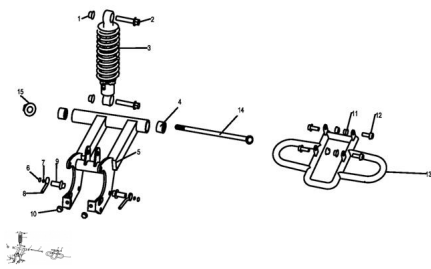

BALANCIN & AMORTIGUADOR TRASERO

Rating: Not Rated Yet

Price:

Variant price modifier:

Base price with tax:

Price with discount:

Salesprice with discount:

Sales price:

Sales price without tax:

Discount:

Tax amount:

[Ask a question about this product](#)

Description	Ref.	Título	Código
	1	TORNILLO M10X40	
	2	TUERCA A	
	3		47-04-14
	4		47-04-13
	5	BALANCIN	
	6