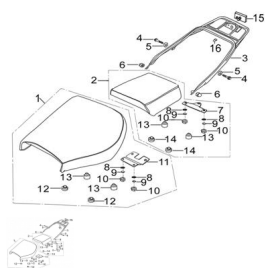

ASIENTO

Rating: Not Rated Yet

Price:

Variant price modifier:

Base price with tax:

Price with discount:

Salesprice with discount:

Sales price:

Sales price without tax:

Discount:

Tax amount:

[Ask a question about this product](#)

Description	Ref.	Título	Código
	1	CONJUNT O ASIENTO CONDUCT OR	83-44100
	2	CONJUNT O ASIENTO PASAJER O	83-44300
	3	PORTA EQUIPAJE	83-45400
	4	BULON M8X30	83-93111
	5	ARANDEL A 8	83-GB/T96 -1
	6	TUERCA CON TAPA M10X1.25	83-GB/T92
	7	PLATO C ONECTOR	83-44351