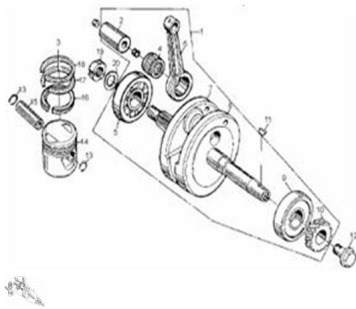

ARBOL MOTOR

Rating: Not Rated Yet

Price:

Variant price modifier:

Base price with tax:

Price with discount:

Salesprice with discount:

Sales price:

Sales price without tax:

Discount:

Tax amount:

[Ask a question about this product](#)

Description

Ref.	Título	Código
1	C. ARBOL MOTOR	74-13014
2	PERNO ARBOL MOTOR	74-80025
3	KIT AROS PISTON	74-13007
4	JAULA AGUJAS	74-80035
5		74-80040
6	BIELA	74-80045